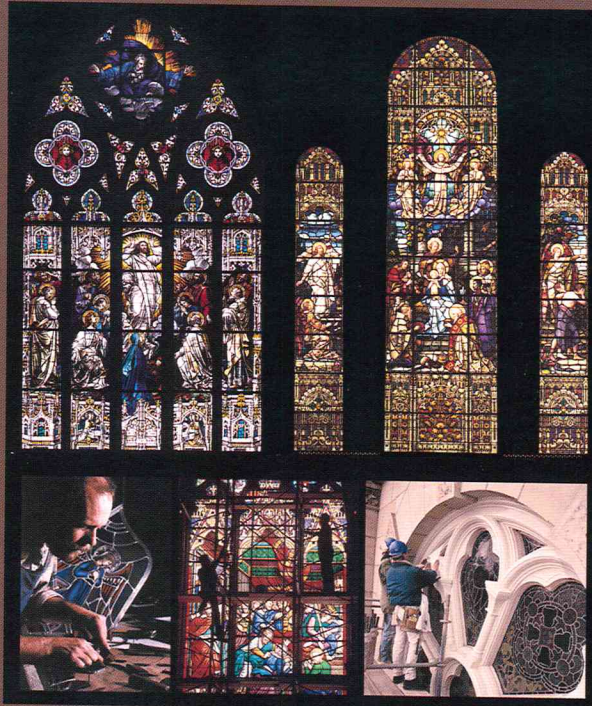

Thank you for your gift!  
We are profoundly grateful to you.

*Renewed Stained Glass Beauty  
by Conrad Schmitt Studios, Inc.*

Clockwise from top left: Cathedral of St. John the Baptist, Savannah GA; St. Joseph's Convent, Milwaukee, WI; CSS artisans install storm glass to the exterior at the Basilica of St. Josaphat, Milwaukee, WI; CSS artisans installing conserved stained glass at the Basilica of the Sacred Heart, University of Notre Dame, South Bend, IN and a CCS artisan in the Studio glazing stained glass panels.