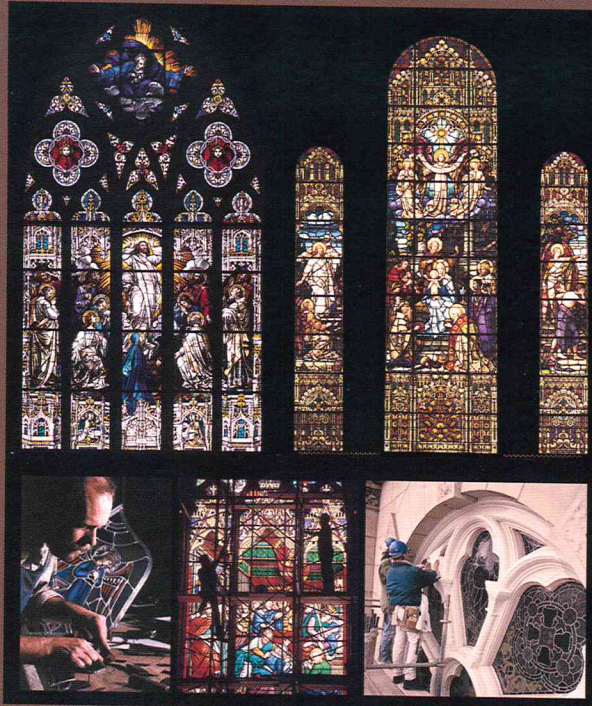

Clockwise from top left: Cathedral of St. John the Baptist, Savannah GA; St. Joseph's Convent, Milwaukee, WI; CSS artisans install storm glass to the exterior at the Basilica of St. Josaphat, Milwaukee, WI; CSS artisans installing conserved stained glass at the Basilica of the Sacred Heart, University of Notre Dame, South Bend, IN and a CCS artisan in the Studio glazing stained glass panels.